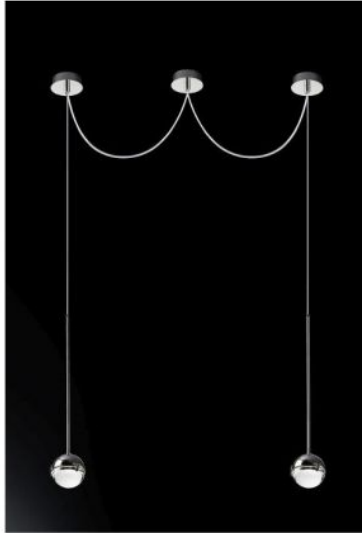

Cini & Nils

Convivio pendant lamp 2-lights LED

Oberfläche

- chroom
- zwart

Technical details

Land van fabricage	 Italië
fabrikant	Cini & Nils
ontwerper	Luta Bettonica
ontwerper 2	Mario Melocchi
jaar	2005
bescherming	IP20
Omvang van de levering	LED
voltage geschiktheid	230 - 240 Volt
Diameter in cm	11
materiaal	aluminium, glas, messing, staal
kabellengte	385 cm
hoogteverstelling	hoogte bepaalbaar
dimmen	dimbaar op locatie met faseafsnijding dimmer
LED	inclusief
Kleurweergave-index	92
Kleurtemperatuur in Kelvin	2.800 warm wit
luifel Dimensions	14 cm
prestaties van het systeem	2 x 13 Watt
Totale lichtstroom in lm	2.600
Dimensions	H 65 cm Ø 11 cm

Omschrijving

The Cini & Nils Convivio pendant lamp 2-lights LED emits its light directly downwards, whereby the light is bundled by transparent glass lenses. This creates a distinctive, clear illumination. The 2-lights pendant lamp has a decentralised canopy, so that the lamp can be installed independently of the power supply. In addition, it is also possible to choose any distance between the two pendulums during installation.

The Convivio pendant lamp is available in black matt and chrome finish. Two LEDs are integrated as light sources, which can be dimmed on site with a trailing edge phase dimmer. With an optionally available Casambi module, the light can also be dimmed via Bluetooth with the Casambi app by smartphone / tablet. On request, the pendant lamp can be supplied with an already integrated Casambi module. The cable length can be set individually by the installation.