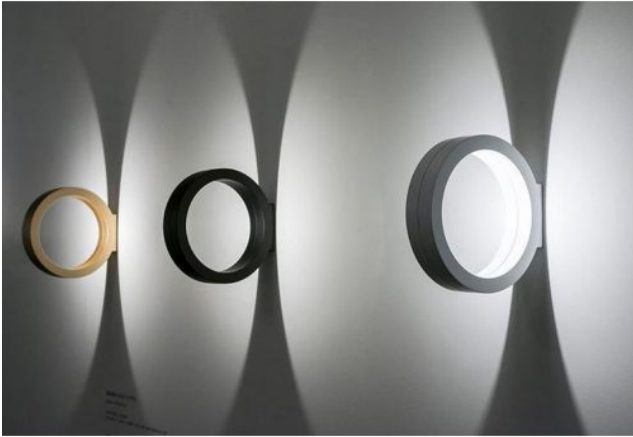

Cini & Nils

Assolo wall and ceiling lamp

Oberfläche

- zwart
- goud
- wit

Dimmbarkeit

- dimbaar op locatie met faseafsijding dimmer
- niet dimbaar

Technical details

Land van fabricage	 Italië
fabrikant	Cini & Nils
ontwerper	Luta Bettonica
jaar	2013
bescherming	IP20
Omvang van de levering	LED
voltage geschiktheid	230 - 240 Volt
Diepte in cm	20
Diameter in cm	20
materiaal	aluminium
Wattage	16 W
LED	inclusief
Kleurweergave-index	80
Lichtstroom in lm	1.300
Kleurtemperatuur in Kelvin	2.800 warm wit
Dimensions	B 5 cm Ø 20 cm

Omschrijving

The Cini & Nils Assolo wall and ceiling lamp can be mounted vertically, horizontally or in a row. Its ring has a diameter of 20 cm. The light is emitted by an integrated LED on the inside and reflected from there, thus indirectly illuminating both the lamp itself and the surroundings. This creates a play of light and shadow on the wall or ceiling. The lamp is available in white, black and gold matt. The Assolo wall and ceiling lamp is offered in two versions: non-dimmable and dimmable on site with a trailing edge phase dimmer. The on site dimmable version can also be dimmed with an optionally available Casambi module using a smartphone/tablet via Bluetooth. An LED with a colour temperature of 2,800 Kelvin warm white is included as a light source. On request, this lamp is also available with a round wall plate with a diameter of 9.2 cm, which can be used to cover flush boxes.