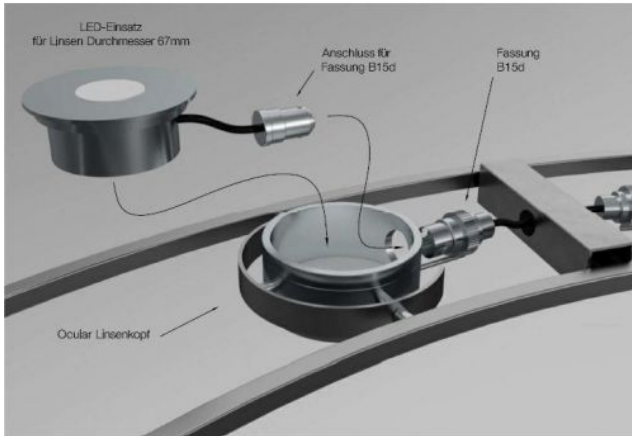

Licht im Raum

LED conversion for Ocular

Linsendurchmesser

- 100 mm
- 67 mm

Technical details

Land van fabricage	 Duitsland
fabrikant	Licht im Raum
ontwerper	Licht im Raum
bescherming	IP40
Omvang van de levering	LED
voltage geschiktheid	230 - 240 Volt
dimmen	dimbaar op locatie met faseafsnijding dimmer
LED	inclusief
lichtverdeling	direct en indirect

Omschrijving

The LED conversion for Ocular Classic with B15 socket is an LED insert. The insert is available for the lens diameters 67 mm and 100 mm. A connection for a B15 socket is integrated. The LED inserts have one upright and one downlight. They are dimmable on site with a trailing edge phase dimmer.