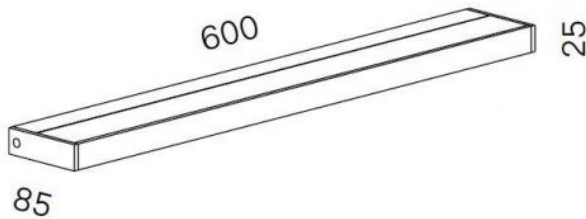

Serien Lighting

SML2 Wall 600 Silver

Leuchtmittelabdeckung

- satinée / rooster
- satijn / satijn

Farbtemperatur in Kelvin

- Tunable White
- 2.700 extra warm wit
- 3.000 warm wit

Voltage

- 230 - 240
- 110 - 125

Technical details

Land van fabricage	 Duitsland
fabrikant	Serien Lighting
ontwerper	Jean Marc da Costa
bescherming	IP20
Omvang van de levering	LED
voltage geschiktheid	110 - 240 Volt
Diepte in cm	9
materiaal	aluminium, polycarbonaat
dimmen	dimbaar op locatie
Wattage	20 W
LED	inclusief
Kleurweergave-index	>90
bulb vervangen:	ter plaatse zelf
Dimensions	H 3 cm B 60 cm

Omschrijving

The Serien Lighting SML2 Wall 600 Silver has a width of 60 cm. It is 3 cm high and 9 cm deep. The wall lamp is available with different lamp covers: With the satinée / satinée lamp cover, the light is scattered upwards and downwards. With the satinée / raster cover, the light is scattered in one direction and dimmed in the other.