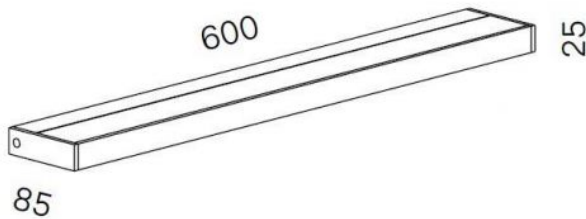

## Technical details

Land van fabricage	 Duitsland
fabrikant	Serien Lighting
ontwerper	Jean Marc da Costa
bescherming	IP20
Omvang van de levering	LED
voltage geschiktheid	110 - 240 Volt
Diepte in cm	9
materiaal	aluminium, polycarbonaat
dimmen	dimbaar op locatie
Wattage	20 W
LED	inclusief
Kleurweergave-index	>90
bulb vervangen:	ter plaatse zelf
Dimensions	H 3 cm   B 60 cm

## Omschrijving

The Serien Lighting SML2 Wall 600 Silver has a width of 60 cm. It is 3 cm high and 9 cm deep. The wall lamp is available with different lamp covers: With the satinée / satinée lamp cover, the light is scattered upwards and downwards. With the satinée / raster cover, the light is scattered in one direction and dimmed in the other.