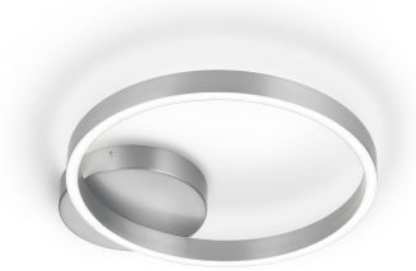

Knapstein

ANEL-40

Version

- nikkel
- zwart

Technical details

Land van fabricage	 Duitsland
fabrikant	Knapstein
ontwerper	Knapstein
jaar	2019
bescherming	IP20
Omvang van de levering	LED
voltage geschiktheid	230 - 240 Volt
materiaal	metaal
dimmen	dimbaar met fase- en fase-afsnijding en fase-regelingsdimmer
Wattage	44 W
LED	inclusief
Kleurweergave-index	>90
Lichtstroom in lm	5.049
Kleurtemperatuur in Kelvin	2.700 extra warm wit
bulb vervangen:	bij de fabrikant / fabriek
Dimensions	H 7 cm B 47 cm

Omschrijving

The Knapstein ANEL-40 ceiling light emits part of the light upwards, creating a lighting effect on the ceiling. Part of the light is also emitted directly downwards. The ring of the lamp has a diameter of 40 cm and a height of 3.4 cm. Overall, the ceiling light is 46.5 cm wide and 7.2 cm high. The lamp is offered in the surfaces matt nickel and black. The integrated LED has a colour temperature of 2,700 Kelvin extra warm white and can be dimmed on site with a leading or trailing edge phase dimmer.