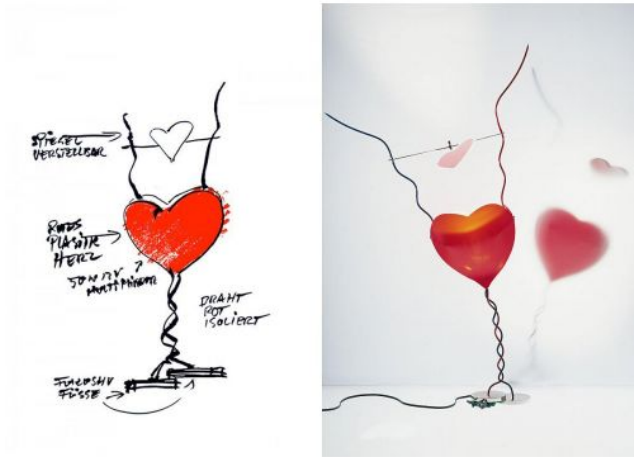

Ingo Maurer

One From The Heart

Technical details

Land van fabricage	 Duitsland
fabrikant	Ingo Maurer
ontwerper	Ingo Maurer
jaar	1989
bescherming	IP20
Omvang van de levering	LED
voltage geschiktheid	110 - 240 Volt
materiaal	glas, metaal
kabellengte	300 cm
dimmen	cord dimmer met schuifregelaar
Wattage	9 W
LED	inclusief
Kleurweergave-index	>90
Lichtstroom in lm	970
Kleurtemperatuur in Kelvin	2.700 extra warm wit
Dimensions	H 95 cm B 40 cm

Omschrijving

The Ingo Maurer One From The Heart table lamp was originally intended as a wedding present for a friend of the designer Ingo Maurer. But this table lamp is not only for lovers, but it also provides atmospheric light and is a real eye-catcher in every room. At the heart of One From The Heart, a multi-mirror reflector with protective glass is integrated. Above the heart sits a movable and heart-shaped glass mirror that directs the rays of light and reflects another heart against the wall. Two small crocodiles under the base provide the right balance. This lamp has a cord dimmer with slider and is operated with an integrated LED.