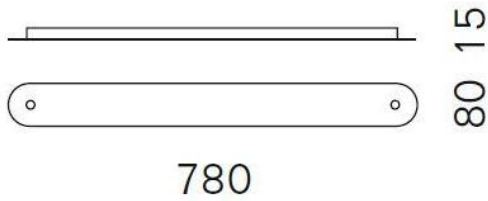

Serien Lighting

Canopy profile 2

Oberfläche

- geborsteld aluminium
- Gepolijst aluminium
- zwart
- wit

Technical details

Land van fabricage	 Duitsland
fabrikant	Serien Lighting
ontwerper	Serien Lighting
materiaal	aluminium
Dimensions	H 2 cm B 8 cm L 78 cm

Omschrijving

The Serien Lighting canopy profile 2 is used to connect two pendant lamps and plug them into a single power supply. In this way, two single pendant lights can be installed together. Only a single ceiling outlet with power supply is required. The canopy profile 2 is available in the following finishes: brushed aluminum, polished aluminum, black or white painted. It is 78 cm long and 8 cm wide. Its height is 1.5 cm.