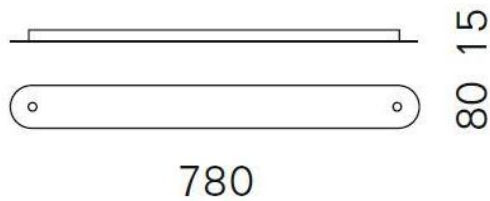

Serien Lighting

Canopy profile 2

Oberfläche

- geborsteld aluminium
- Gepolijst aluminium
- zwart
- wit

Technical details

Land van fabricage	Duitsland
fabrikant	Serien Lighting
ontwerper	Serien Lighting
materiaal	aluminium
Dimensions	H 2 cm | B 8 cm | L 78 cm

Omschrijving

The Serien Lighting canopy profile 2 is used to connect two pendant lamps and plug them into a single power supply. In this way, two single pendant lights can be installed together. Only a single ceiling outlet with power supply is required. The canopy profile 2 is available in the following finishes: brushed aluminum, polished aluminum, black or white painted. It is 78 cm long and 8 cm wide. Its height is 1.5 cm.

The accessories are suitable for the following lamps: Cavity Suspension L, Curling Suspension Rope / Tube S, M and L, Draft Suspension Rope / Tube S and M, Drum Suspension Rope / Tube S and M as well as Reef Suspension 1. The canopy profile 3 is also offered as an accessory, allowing three Serien Lighting pendant lamps to be mounted together on a single power supply.