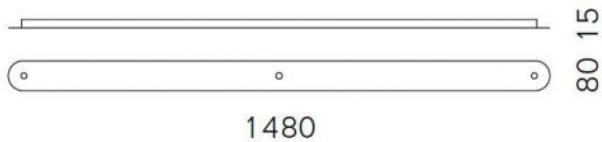

### Technical details

<b>Land van fabricage</b>	 Duitsland
<b>fabrikant</b>	Serien Lighting
<b>ontwerper</b>	Serien Lighting
<b>materiaal</b>	aluminium
<b>Dimensions</b>	H 2 cm   B 8 cm   L 148 cm

### Omschrijving

With the Serien Lighting canopy profile 3, three pendant lamps can be connected together and mounted on a single power supply. This makes it possible to install two single pendant lamps together. Only a single power connection is required. The canopy profile 3 is available in brushed aluminum, polished aluminum, black or white painted finishes. This accessory has a length of 148 cm and a width of 8 cm. The height is 1.5 cm.