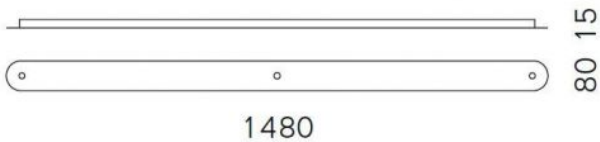

Serien Lighting

Canopy profile 3

Oberfläche

- geborsteld aluminium
- Gepolijst aluminium
- zwart
- wit

Technical details

Land van fabricage	 Duitsland
fabrikant	Serien Lighting
ontwerper	Serien Lighting
materiaal	aluminium
Dimensions	H 2 cm B 8 cm L 148 cm

Omschrijving

With the Serien Lighting canopy profile 3, three pendant lamps can be connected together and mounted on a single power supply. This makes it possible to install two single pendant lamps together. Only a single power connection is required. The canopy profile 3 is available in brushed aluminum, polished aluminum, black or white painted finishes. This accessory has a length of 148 cm and a width of 8 cm. The height is 1.5 cm.

The accessories are suitable for the following Serien Lighting lamps: Cavity Suspension L, Curling Suspension Rope / Tube S, M and L, Draft Suspension Rope / Tube S and M, Drum Suspension Rope / Tube S and M as well as Reef Suspension 1. In addition to these accessories, the canopy profile 2 is also offered, with which two pendant lamps can be connected together and mounted on a single power supply.