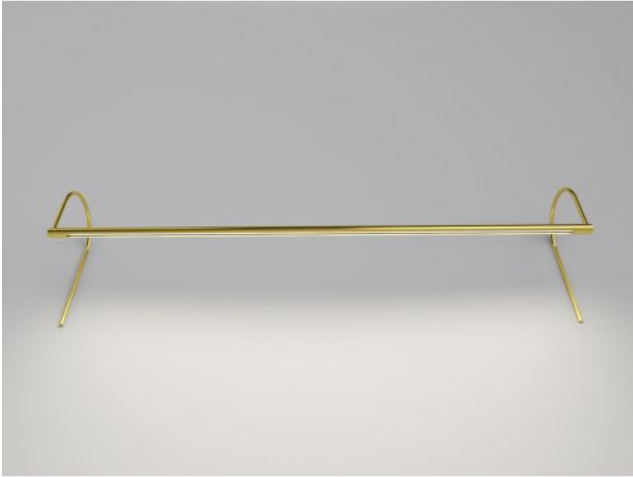

Betec

Minimus 119 cm Typ 15

Oberfläche

- chroom
- Matt goud
- Messing glanzend
- Messing mat
- nikkel glanzend
- nikkel mat
- zwart
- gebrand
- goud glanzend

Technical details

Land van fabricage	 Duitsland
fabrikant	Betec
ontwerper	Horst Lettenmayer
bescherming	IP20
Omvang van de levering	LED
voltage geschiktheid	110 - 240 Volt
Projectie in cm	15
materiaal	messing
Wattage	38,4 W
LED	inclusief
Kleurweergave-index	>90
Lichtstroom in lm	3.794,6
Kleurtemperatuur in Kelvin	2.700 extra warm wit
Dimensions	H 25 cm L 119 cm

Omschrijving

The Betec Minimus is a further development of the Clarus picture light. In contrast to the Clarus, its lamp head is thicker with a diameter of 1.8 cm. The Minimus was designed for the use of a Duo LED. A Duo LED consists of two LEDs in one housing and therefore has a particularly high light output. As a result, this picture light can also fulfil the side effect of brightening up a room. Its emitted light is mainly directed at the respective object, but it is reflected into the room at the same time, so that a pleasant atmosphere is created with the basic brightness.