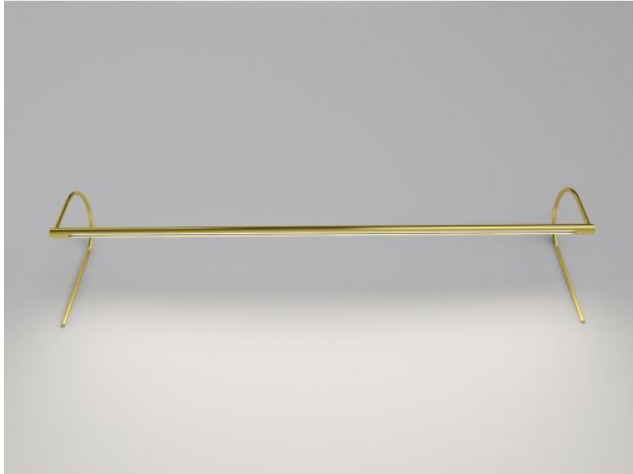

Betec

Minimus 119 cm Typ 15

Oberfläche

- chroom
- Matt goud
- Messing glanzend
- Messing mat
- nikkel glanzend
- nikkel mat
- zwart
- gebrand
- goud glanzend

Technical details

| | |
|-----------------------------------|---|
| Land van fabricage |  Duitsland |
| fabrikant | Betec |
| ontwerper | Horst Lettenmayer |
| bescherming | IP20 |
| Omvang van de levering | LED |
| voltage geschiktheid | 110 - 240 Volt |
| Projectie in cm | 15 |
| materiaal | messing |
| Wattage | 38,4 W |
| LED | inclusief |
| Kleurweergave-index | >90 |
| Lichtstroom in lm | 3.794,6 |
| Kleurtemperatuur in Kelvin | 2.700 extra warm wit |
| Dimensions | H 25 cm L 119 cm |

Omschrijving

The Betec Minimus is a further development of the Clarus picture light. In contrast to the Clarus, its lamp head is thicker with a diameter of 1.8 cm. The Minimus was designed for the use of a Duo LED. A Duo LED consists of two LEDs in one housing and therefore has a particularly high light output. As a result, this picture light can also fulfil the side effect of brightening up a room. Its emitted light is mainly directed at the respective object, but it is reflected into the room at the same time, so that a pleasant atmosphere is created with the basic brightness.