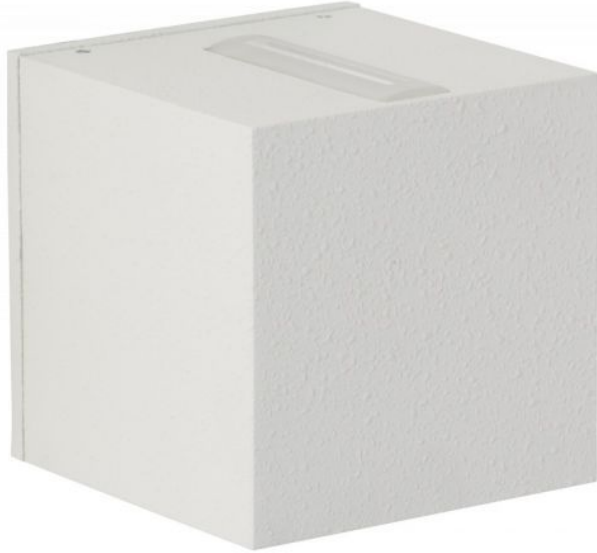

Albert

Wall Spotlight 2371

Oberfläche

- zwart
- zilver
- antraciet
- wit

Technical details

Land van fabricage	 Duitsland
fabrikant	Albert
bescherming	IP44
Omvang van de levering	LED
voltage geschiktheid	230 - 240 Volt
Diepte in cm	11
materiaal	aluminium, borosilicaatglas
dimmen	dimbaar op locatie met faseafsnijding dimmer
LED	inclusief
Kleurweergave-index	80 - 89
Lichtstroom in lm	660
Kleurtemperatuur in Kelvin	3.000 warm wit
bulb vervangen:	ter plaatse zelf
prestaties van het systeem	2 x 3 Watt
Dimensions	H 11 cm B 11 cm

Omschrijving

The Albert 2371 wall spotlight is made of corrosion-resistant cast aluminium with a borosilicate glass bulb cover. This Albert lamp is 10.5 cm high, 10.5 cm wide and 10.5 cm deep. The wall lamp with 2-sided, light emission, narrow at the top and wide at the bottom, is available in the surfaces anthracite, silver, black and white. The Albert 2371 wall spotlight is suitable for outdoor use and has a replaceable LED bulb.