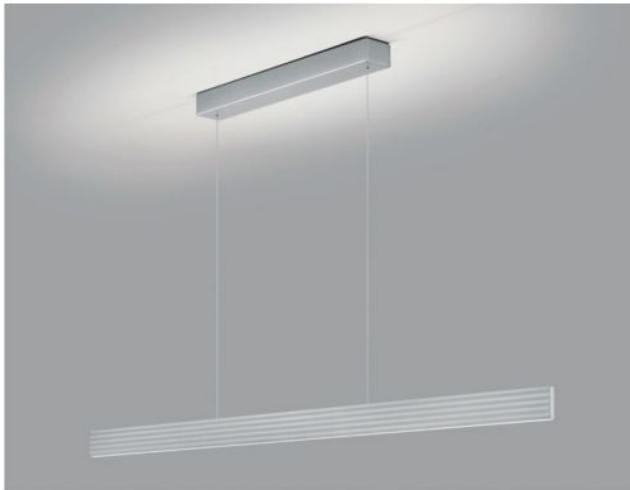

Knapstein

FARA-132

Oberfläche

- nikkel
- zwart
- bronzen

Technical details

Land van fabricage	 Duitsland
fabrikant	Knapstein
ontwerper	Knapstein
jaar	2022
bescherming	IP20
Omvang van de levering	LED
voltage geschiktheid	230 - 240 Volt
materiaal	metaal
hoogteverstelling	hoogte verstelbaar
dimmen	gebarencontrole
Wattage	62 W
LED	inclusief
Kleurweergave-index	>90
Lichtstroom in lm	7.440
Kleurtemperatuur in Kelvin	2.200 - 3.000 instelbaar
luifel Dimensions	Lengte 60 cm, hoogte 6 cm
bulb vervangen:	bij de fabrikant / fabriek
totale hoogte	73 - 180 cm
Dimensions	H 6,5 cm B 1,4 cm L 132 cm

Omschrijving

The Knapstein FARA-132 is a pendant lamp with a length of 132 cm. The total height of the lamp can be adjusted at any time between 73 cm and 180 cm by lifting or pulling the lamp. The lamp can also be mounted at an angle. The FARA-132 pendant lamp emits its light upwards and downwards at the same time. By gesture control, the uplight and the downlight can be switched separately and dimmed continuously. In addition, the light colour for the uplight and downlight can be adjusted separately to a warmer tone via gesture control (from the colour temperature of 3,000 Kelvin warm white to 2,200 Kelvin extra warm white). All dimming and light colour settings are saved via memory function and automatically reset the next time the lamp is switched on.