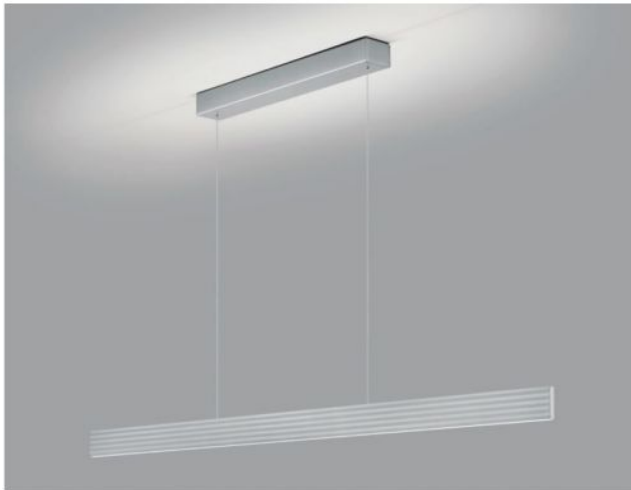

Knapstein

FARA-132

Oberfläche

- nikkel
- zwart
- bronzen

Technical details

Land van fabricage	 Duitsland
fabrikant	Knapstein
ontwerper	Knapstein
jaar	2022
bescherming	IP20
Omvang van de levering	LED
voltage geschiktheid	230 - 240 Volt
materiaal	metaal
hoogteverstelling	hoogte verstelbaar
dimmen	gebarencontrole
Wattage	62 W
LED	inclusief
Kleurweergave-index	>90
Lichtstroom in lm	7.440
Kleurtemperatuur in Kelvin	2.200 - 3.000 instelbaar
luifel Dimensions	Lengte 60 cm, hoogte 6 cm
bulb vervangen:	bij de fabrikant / fabriek
totale hoogte	73 - 180 cm
Dimensions	H 6,5 cm B 1,4 cm L 132 cm

Omschrijving

The Knapstein FARA-132 is a pendant lamp with a length of 132 cm. The total height of the lamp can be adjusted at any time between 73 cm and 180 cm by lifting or pulling the lamp. The lamp can also be mounted at an angle. The FARA-132 pendant lamp emits its light upwards and downwards at the same time. By gesture control, the uplight and the downlight can be switched separately and dimmed continuously. In addition, the light colour for the uplight and downlight can be adjusted separately to a warmer tone via gesture control (from the colour temperature of 3,000 Kelvin warm white to 2,200 Kelvin extra warm white). All dimming and light colour settings are saved via memory function and automatically reset the next time the lamp is switched on.