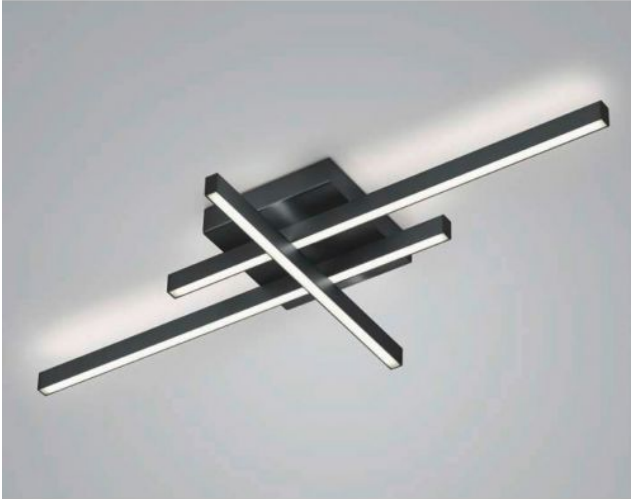

Knapstein

FELI

Oberfläche

- nikkel
- zwart

Technical details

Land van fabricage	 Duitsland
fabrikant	Knapstein
ontwerper	Knapstein
jaar	2022
bescherming	IP20
Omvang van de levering	LED
voltage geschiktheid	230 - 240 Volt
materiaal	metaal
dimmen	dimbaar met fase- en fase-afsnijding en fase-regelingsdimmer
Wattage	51 W
LED	inclusief
Kleurweergave-index	>90
Lichtstroom in lm	5.812
Kleurtemperatuur in Kelvin	2.700 extra warm wit
bulb vervangen:	bij de fabrikant / fabriek
Dimensions	H 7 cm B 42 cm L 90 cm

Omschrijving

The Knapstein FELI ceiling light consists of two horizontal rods and one vertically arranged rod. The ceiling lamp emits its light both upwards and downwards. The light emitted upwards also creates a uniform lighting effect on the ceiling. The FELI has a total length of 90 cm and a width of 42 cm. Knapstein offers the ceiling light in the surfaces matt nickel and black. The lamp is operated with a powerful, dimmable LED. The LED has a colour temperature of 2,700 Kelvin extra warm white.