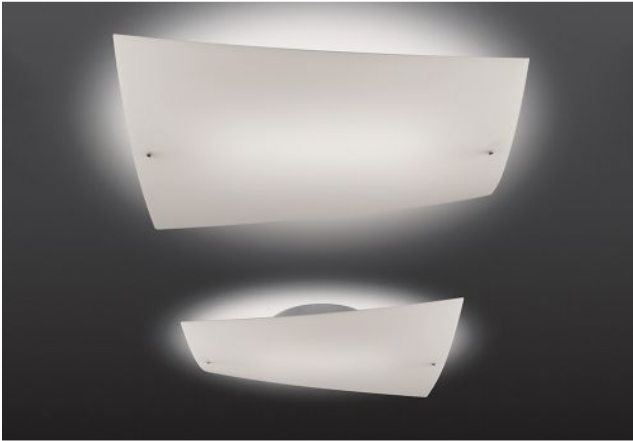

## Folio Grande Soffitto

### Technical details

<b>Kraj produkcji</b>	 Włochy
<b>producent</b>	Foscarini
<b>projektant</b>	Carlo Urbinati & Alessandro Vecchiato
<b>rok</b>	1990
<b>ochrona</b>	IP20
<b>zakres dostawy</b>	Leuchtmittel/Bulb
<b>napięcie przydatność</b>	110 - 240 Volt
<b>tworzywo</b>	metal, szkło
<b>powierzchnia</b>	biały
<b>ściemnianie</b>	ściemnialna ściemniaczy kontroli faz
<b>pedestał/wersja</b>	R7s
<b>Moc (maks. W)</b>	120 Watt
<b>Strumień świetlny w lm</b>	2.250
<b>Temperatura barwowa w stopniach Kelvina</b>	2.950 biała ciepła
<b>dystrybucja światła</b>	światło pokoju
<b>Dimensions</b>	H 10 cm   B 38 cm   L 49 cm

### Opis

The Foscarini Folio Grande Soffitto is a stylish ceiling light for a beautiful evenly and diffused light emission. The glass of the Folio Soffitto Grande is white but there is also a version with silkscreen printed glass available.

The glass has a wonderful slightly curved shape. It looks like a piece of paper that is bent in itself. The socket with the bulb is surrounded by a small closed housing so you can not look into the light source and hence can not be blinded.