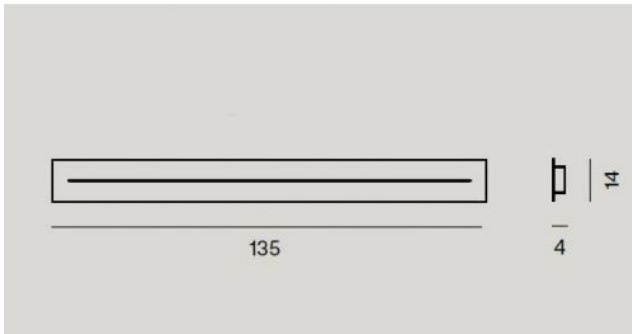

Foscarini

Elongated multi-canopy 135 cm

Technical details

Kraj produkcji	 Włochy
producent	Foscarini
powierzchnia	biały
tworzywo	metal
Dimensions	H 4 cm B 14 cm L 135 cm

Opis

The Foscarini elongated multi-canopy 135 cm is an elongated canopy, to which you can hang several lights. The surface of the canopy is white, it is made of painted metal. The canopy has a length of 135 cm, a width of 14 cm and a height of 4 cm. The multi-canopy is suitable for these light families: Foscarini Aplomb, Caboche, Caiigo, Chouchin, Gregg, Havana, Maki, New Buds, Plass, Rituals, Tartan, Tite and Tress.