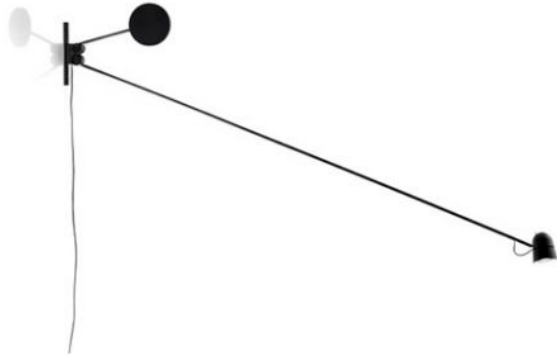

### Oberfläche

- czarny
- biały

### Technical details

<b>Kraj produkcji</b>	 Włochy
<b>producent</b>	Luceplan
<b>projektant</b>	Daniel Rybakken
<b>rok</b>	2012
<b>kolor</b>	czarny
<b>ochrona</b>	IP20
<b>zakres dostawy</b>	LED
<b>napięcie przydatność</b>	110 - 240 Volt
<b>tworzywo</b>	aluminium, stal
<b>ściemnianie</b>	na głowicy lampy
<b>Moc w watach</b>	16 W
<b>LED</b>	łącznie
<b>Wskaźnik oddawania barw</b>	90
<b>Strumień świetlny w lm</b>	598
<b>Temperatura barwowa w stopniach Kelvina</b>	2.700 extra biała ciepła
<b>długość ramienia</b>	190 cm
<b>Głowica lampy Wymiary</b>	9 cm
<b>Dimensions</b>	L 192 cm

### Opis

The Luceplan Counterbalance is a black wall lamp, which can be aligned in the room at will cause of its swiveling light arm. The counterweight balances the movements of the long arm with help of gear wheels and guarantees the stability of the lamp head. The lamp head is made out of lacquered aluminum, the body is made of matt lacquered steel. Different brightness levels can be set with the dimmer on the lamp head. Daniel Rybakken designed the wall light in the year 2012. Apart from this light, also a spotlight as well as a floor lamp are on offer from this series.