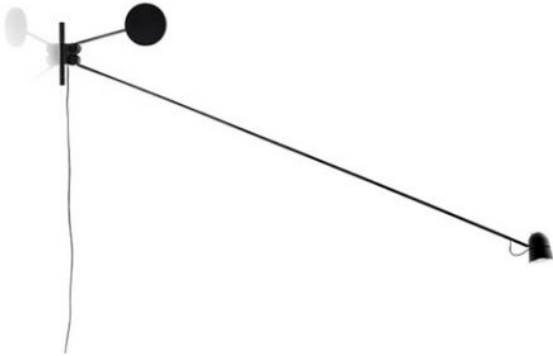

Luceplan

Counterbalance

Oberfläche

- czarny
- biały

Technical details

Kraj produkcji	 Włochy
producent	Luceplan
projektant	Daniel Rybakken
rok	2012
kolor	czarny
ochrona	IP20
zakres dostawy	LED
napięcie przydatność	110 - 240 Volt
tworzywo	aluminium, stal
ściemnianie	na głowicy lampy
Moc w watach	16 W
LED	łącznie
Wskaźnik oddawania barw	90
Strumień świetlny w lm	598
Temperatura barwowa w stopniach Kelvina	2.700 extra biała ciepła
długość ramienia	190 cm
Głowica lampy Wymiary	9 cm
Dimensions	L 192 cm

Opis

The Luceplan Counterbalance is a black wall lamp, which can be aligned in the room at will cause of its swiveling light arm. The counterweight balances the movements of the long arm with help of gear wheels and guarantees the stability of the lamp head. The lamp head is made out of lacquered aluminum, the body is made of matt lacquered steel. Different brightness levels can be set with the dimmer on the lamp head. Daniel Rybakken designed the wall light in the year 2012. Apart from this light, also a spotlight as well as a floor lamp are on offer from this series.