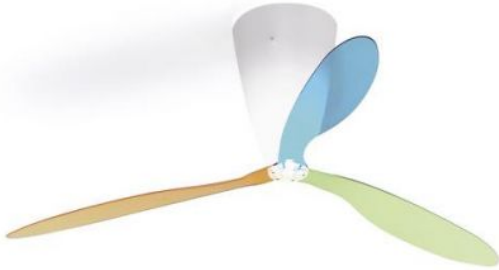

## Blow

### Oberfläche

- Wielokolorowy (niebieski, zielony, pomarańczowy)
- przezroczysty
- przezroczysty z sitodrukiem

### Opis

The Luceplan Blow is a lighted ceiling fan. The ceiling fan can also be regulated with an optional remote control in light intensity and speed. It can also be regulated by the customer using a push-dimming system, for which a 5-core mains supply cable is required. There are available different rotors: in transparent, colour mix (blue, orange and green) or in transparent screenprinted. A switch for reversing the movement of rotors is also installed in the ceiling lamp. The design was developed by Ferdi Giardini in 1997.