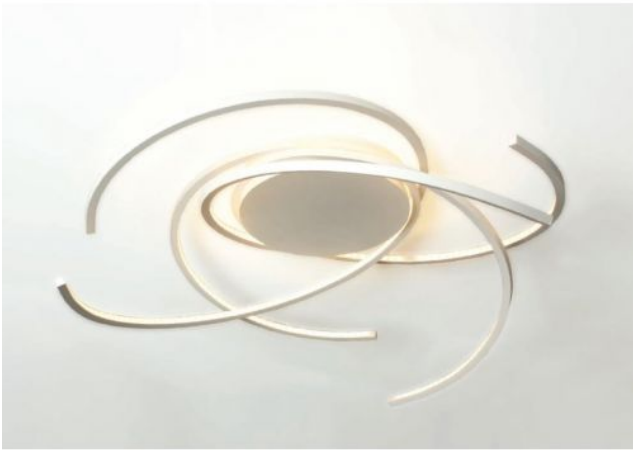

Escale

Space 100 cm

Oberfläche

- aluminium
- czarny
- złoto
- biały

Technical details

Kraj produkcji	 Niemcy
producent	Escale
projektant	Mosru Mohiuddin
rok	2013
ochrona	IP20
zakres dostawy	LED
napięcie przydatność	230 - 240 Volt
Średnica w cm	100
tworzywo	aluminium
ściemnianie	ściemnialne z przecinaniem fazy i ściemniaczem z regulacją fazy
Moc w watach	36 W
LED	Łącznie
Wskaźnik oddawania barw	90
Temperatura barwowa w stopniach Kelvina	2.700 extra biała ciepła
wymiana żarówek:	u producenta / w fabryce
Całkowity strumień świetlny w lm	5.000
Dimensions	H 24 cm Ø 100 cm

Opis

The Escale Space 100 is the largest ceiling light in this series. It has a diameter of 100 cm at a height of 24 cm. An LED with a colour temperature of 2700 Kelvin extra warm white serves as a light source.

The Space 100 ceiling light is offered in the surfaces aluminum smoothed, gold leaf, white and black. The lamp was designed by Mosru Mohiuddin in 2013.

This ceiling lamp can be dimmed on site with a trailing edge and / or leading edge phase dimmer. A Casambi module and a ZigBee module are offered as accessories. With the Casambi module, the ceiling light can be regulated with the Casambi App by smartphone or tablet via Bluetooth. The ZigBee module enables control of the light via voice control.