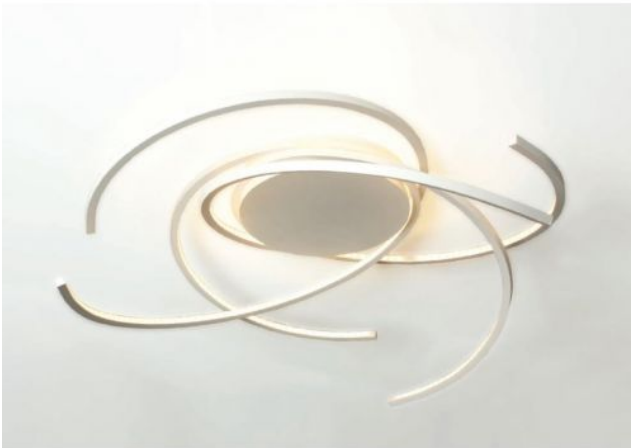

Escale

Space 100 cm

Oberfläche

- aluminium
- czarny
- złoto
- biały

Technical details

Kraj produkcji	 Niemcy
producent	Escale
projektant	Mosru Mohiuddin
rok	2013
ochrona	IP20
zakres dostawy	LED
napięcie przydatność	230 - 240 Volt
Średnica w cm	100
tworzywo	aluminium
ściemnianie	ściemnialne z przecinaniem fazy i ściemniaczem z regulacją fazy
Moc w watach	36 W
LED	Łącznie
Wskaźnik oddawania barw	90
Temperatura barwowa w stopniach Kelvina	2.700 extra biała ciepła
wymiana żarówek:	u producenta / w fabryce
Całkowity strumień świetlny w lm	5.000
Dimensions	H 24 cm Ø 100 cm

Opis

The Escale Space 100 is the largest ceiling light in this series. It has a diameter of 100 cm at a height of 24 cm. An LED with a colour temperature of 2700 Kelvin extra warm white serves as a light source.

The Space 100 ceiling light is offered in the surfaces aluminum smoothed, gold leaf, white and black. The lamp was designed by Mosru Mohiuddin in 2013.

This ceiling lamp can be dimmed on site with a trailing edge and / or leading edge phase dimmer. A Casambi module and a ZigBee module are offered as accessories. With the Casambi module, the ceiling light can be regulated with the Casambi App by smartphone or tablet via Bluetooth. The ZigBee module enables control of the light via voice control.