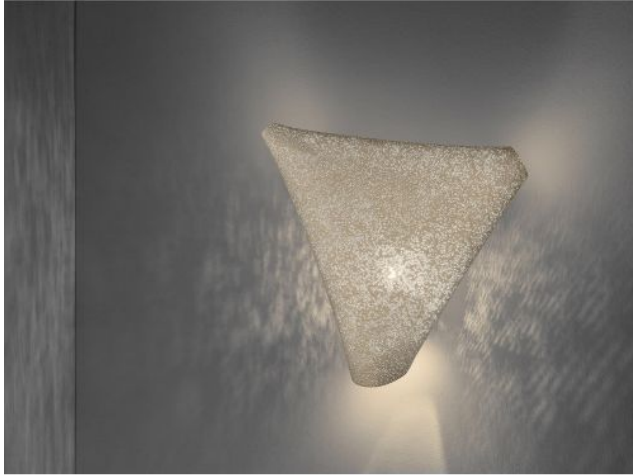

Arturo_Alvarez

Ballet BA06

Oberfläche

- szary
- biały

Version

- E27
- LED

Technical details

Kraj produkcji	 Hiszpania
producent	Arturo_Alvarez
projektant	Hector Serrano
rok	2014
ochrona	IP20
zakres dostawy	Leuchtmittel/ Bulb
napięcie przydatność	230 - 240 Volt
Głębokość w cm	15
tworzywo	stal, stal nierdzewna
dystrybucja światła	Oświetlenie otoczenia i pośrednio
Dimensions	H 35 cm B 36 cm

Opis

The Arturo Alvarez Ballet BA06 wall light is available in several finishes. The bracket of this wall lamp is made of painted steel. The lamp shade is made of a flexible stainless steel mesh. This stainless steel mesh has been specially developed by the Arturo Alvarez brand and is particularly malleable, compact and resistant. This wall light is available in two versions: as E27 version or as version with built-in LED. The E27 version has an E27 socket and is operated with a replaceable LED retrofit. The LED version has a colour temperature of 2,700 Kelvin extra warm white, on request it is also available with 3000 Kelvin warm white. This lamp is offered in white and grey finishes. On request, the lamp is also available in taupe and beige.