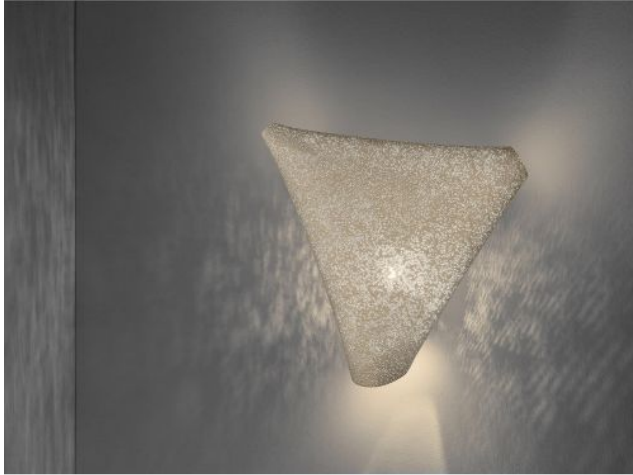

## Ballet BA06

### Oberfläche

- szary
- biały

## Technical details

<b>Kraj produkcji</b>	 Hiszpania
<b>producent</b>	Arturo_Alvarez
<b>projektant</b>	Hector Serrano
<b>rok</b>	2014
<b>ochrona</b>	IP20
<b>zakres dostawy</b>	Leuchtmittel/ Bulb
<b>napięcie przydatność</b>	230 - 240 Volt
<b>Głębokość w cm</b>	15
<b>tworzywo</b>	stal, stal nierdzewna
<b>dystrybucja światła</b>	Oświetlenie otoczenia i pośrednio
<b>Dimensions</b>	H 35 cm   B 36 cm

## Opis

The Arturo Alvarez Ballet BA06 wall light is available in several finishes. The bracket of this wall lamp is made of painted steel. The lamp shade is made of a flexible stainless steel mesh. This stainless steel mesh has been specially developed by the Arturo Alvarez brand and is particularly malleable, compact and resistant. This wall light is available in two versions: as E27 version or as version with built-in LED. The E27 version has an E27 socket and is operated with a replaceable LED retrofit. The LED version has a colour temperature of 2,700 Kelvin extra warm white, on request it is also available with 3000 Kelvin warm white. This lamp is offered in white and grey finishes. On request, the lamp is also available in taupe and beige.