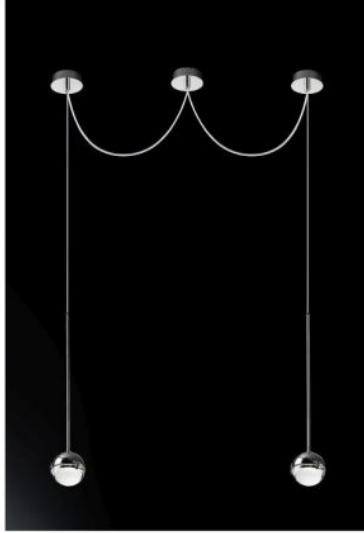

Cini & Nils

Convivio pendant lamp 2-lights LED

Oberfläche

- chrom
- czarny

Technical details

Kraj produkcji	 Włochy
producent	Cini & Nils
projektant	Luta Bettonica
projektant 2	Mario Melocchi
rok	2005
ochrona	IP20
zakres dostawy	LED
napięcie przydatność	230 - 240 Volt
Średnica w cm	11
tworzywo	aluminium, mosiądz, stal, szkło
długość kabla	385 cm
regulacja wysokości	wysokość ustalona
ściemnianie	ściemnialna kontroli faz przyciemniania
LED	łącznie
Wskaźnik oddawania barw	92
Temperatura barwowa w stopniach Kelvina	2.800 biała ciepła
baldachim Wymiary	14 cm
wydajność systemu	2 x 13 Watt
Całkowity strumień świetlny w lm	2.600
Dimensions	H 65 cm Ø 11 cm

Opis

The Cini & Nils Convivio pendant lamp 2-lights LED emits its light directly downwards, whereby the light is bundled by transparent glass lenses. This creates a distinctive, clear illumination. The 2-lights pendant lamp has a decentralised canopy, so that the lamp can be installed independently of the power supply. In addition, it is also possible to choose any distance between the two pendulums during installation.

The Convivio pendant lamp is available in black matt and chrome finish. Two LEDs are integrated as light sources, which can be dimmed on site with a trailing edge phase dimmer. With an optionally available Casambi module, the light can also be dimmed via Bluetooth with the Casambi app by smartphone / tablet. On request, the pendant lamp can be supplied with an already integrated Casambi module. The cable length can be set individually by the installation.