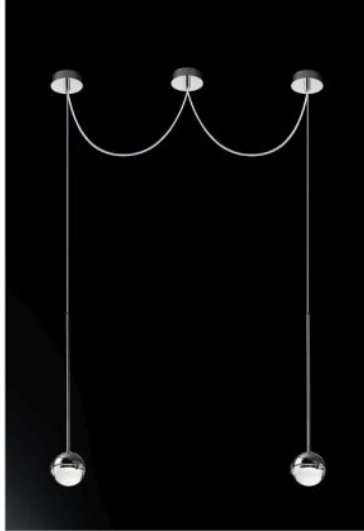

Cini & Nils

Convivio pendant lamp 2-lights LED

Oberfläche

- chrom
- czarny

Technical details

Kraj produkcji	 Włochy
producent	Cini & Nils
projektant	Luta Bettonica
projektant 2	Mario Melocchi
rok	2005
ochrona	IP20
zakres dostawy	LED
napięcie przydatność	230 - 240 Volt
Średnica w cm	11
tworzywo	aluminium, mosiądz, stal, szkło
długość kabla	385 cm
regulacja wysokości	wysokość ustalona
ściemnianie	ściemnialna kontroli faz przyciemniania
LED	łącznie
Wskaźnik oddawania barw	92
Temperatura barwowa w stopniach Kelvina	2.800 biała ciepła
baldachim Wymiary	14 cm
wydajność systemu	2 x 13 Watt
Całkowity strumień świetlny w lm	2.600
Dimensions	H 65 cm Ø 11 cm

Opis

The Cini & Nils Convivio pendant lamp 2-lights LED emits its light directly downwards, whereby the light is bundled by transparent glass lenses. This creates a distinctive, clear illumination. The 2-lights pendant lamp has a decentralised canopy, so that the lamp can be installed independently of the power supply. In addition, it is also possible to choose any distance between the two pendulums during installation.

The Convivio pendant lamp is available in black matt and chrome finish. Two LEDs are integrated as light sources, which can be dimmed on site with a trailing edge phase dimmer. With an optionally available Casambi module, the light can also be dimmed via Bluetooth with the Casambi app by smartphone / tablet. On request, the pendant lamp can be supplied with an already integrated Casambi module. The cable length can be set individually by the installation.