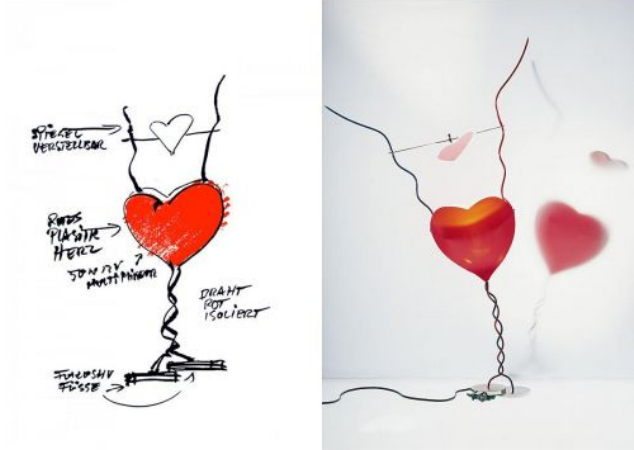

Ingo Maurer

One From The Heart

Technical details

Kraj produkcji	 Niemcy
producent	Ingo Maurer
projektant	Ingo Maurer
rok	1989
ochrona	IP20
zakres dostawy	LED
napięcie przydatność	110 - 240 Volt
tworzywo	metal, szkło
długość kabla	300 cm
ściemnianie	Przewód ściemniacza z suwakiem
Moc w watach	9 W
LED	Łącznie
Wskaźnik oddawania barw	>90
Strumień świetlny w lm	970
Temperatura barwowa w stopniach Kelvina	2.700 extra biała ciepła
Dimensions	H 95 cm B 40 cm

Opis

The Ingo Maurer One From The Heart table lamp was originally intended as a wedding present for a friend of the designer Ingo Maurer. But this table lamp is not only for lovers, but it also provides atmospheric light and is a real eye-catcher in every room. At the heart of One From The Heart, a multi-mirror reflector with protective glass is integrated. Above the heart sits a movable and heart-shaped glass mirror that directs the rays of light and reflects another heart against the wall. Two small crocodiles under the base provide the right balance. This lamp has a cord dimmer with slider and is operated with an integrated LED.