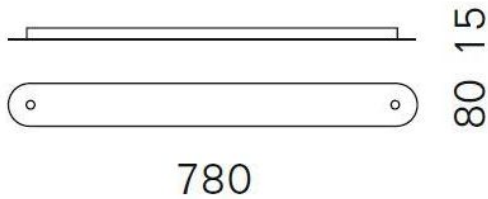

Serien Lighting

Canopy profile 2

Oberfläche

- szczotkowanego aluminium
- Aluminium polerowane
- czarny
- biały

Technical details

Kraj produkcji	 Niemcy
producent	Serien Lighting
projektant	Serien Lighting
tworzywo	aluminium
Dimensions	H 2 cm B 8 cm L 78 cm

Opis

The Serien Lighting canopy profile 2 is used to connect two pendant lamps and plug them into a single power supply. In this way, two single pendant lights can be installed together. Only a single ceiling outlet with power supply is required. The canopy profile 2 is available in the following finishes: brushed aluminum, polished aluminum, black or white painted. It is 78 cm long and 8 cm wide. Its height is 1.5 cm.