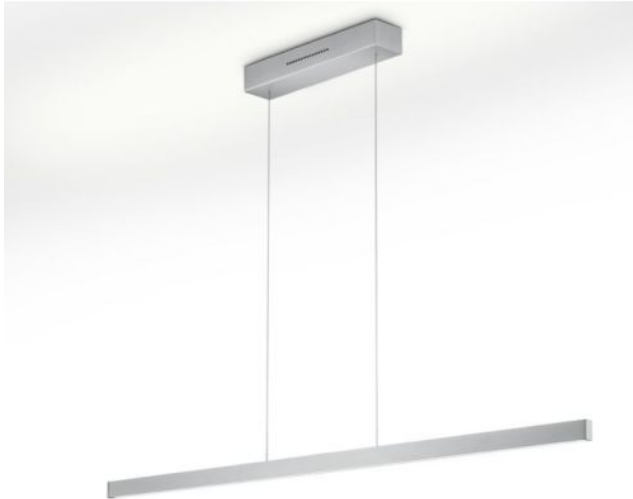

Knapstein

LINDA-72

Oberfläche

- nikiel
- brąz
- czarny

Technical details

Kraj produkcji	 Niemcy
producent	Knapstein
rok	2023
tworzywo	brass
regulacja wysokości	z regulacją wysokości
Moc w watach	34 W
LED #	włącznie
Wskaźnik oddawania barw	>90
Strumień świetlny w lm	4004
Temperatura barwowa w stopniach Kelvina	2.200-3.000
ochrona	IP20
zakres dostawy	LED
napięcie przydatność	230 - 240 Volt
ściemnianie	kontrola gestow
wysokość całkowita	73 - 180 cm
Dimensions	L 72 cm

Opis

The Knapstein LINDA-72 pendant lamp has a length of 72 cm. By pulling or lifting the lamp itself, the total height of the lamp can be adjusted between 73 cm and 180 cm. The lamp can also be suspended at an angle. The pendant lamp emits its light simultaneously upwards and downwards. The uplight and downlight can be switched and dimmed separately by gesture control. The light colour can also be adjusted separately for the uplight and downlight to a warmer tone (from a colour temperature of 3,000 Kelvin warm white to 2,200 Kelvin extra warm white). All dimming and light colour settings are saved via the memory function and are automatically reset when the light is next switched on.

The sensor area for gesture control is located centrally on the lamp. The lamp is switched on or off by a wiping movement of the hand in the sensor area. To change the light intensity, the hand is held longer in the sensor area. The desired light colour can then be set by holding the hand in the sensor area again for a longer time. The LINDA-72 is available in different surfaces. There are no visible screws in the ceiling canopy, because of a magnetic holder.