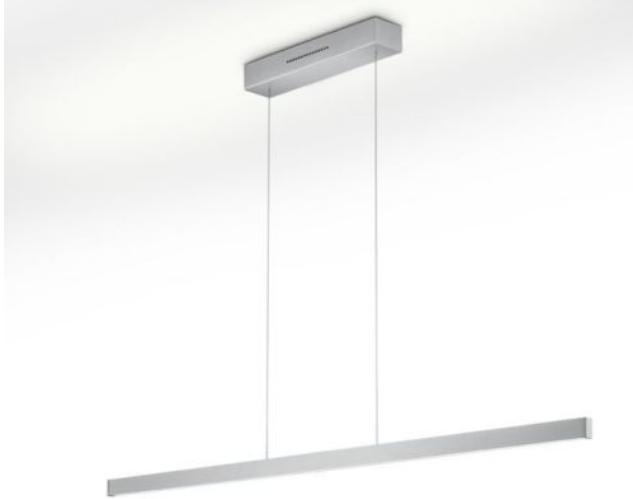

## LINDA-72

### Oberfläche

- nikiel
- brąz
- czarny

## Opis

The Knapstein LINDA-72 pendant lamp has a length of 72 cm. By pulling or lifting the lamp itself, the total height of the lamp can be adjusted between 73 cm and 180 cm. The lamp can also be suspended at an angle. The pendant lamp emits its light simultaneously upwards and downwards. The uplight and downlight can be switched and dimmed separately by gesture control. The light colour can also be adjusted separately for the uplight and downlight to a warmer tone (from a colour temperature of 3,000 Kelvin warm white to 2,200 Kelvin extra warm white). All dimming and light colour settings are saved via the memory function and are automatically reset when the light is next switched on.

The sensor area for gesture control is located centrally on the lamp. The lamp is switched on or off by a wiping movement of the hand in the sensor area. To change the light intensity, the hand is held longer in the sensor area. The desired light colour can then be set by holding the hand in the sensor area again for a longer time. The LINDA-72 is available in different surfaces. There are no visible screws in the ceiling canopy, because of a magnetic holder.